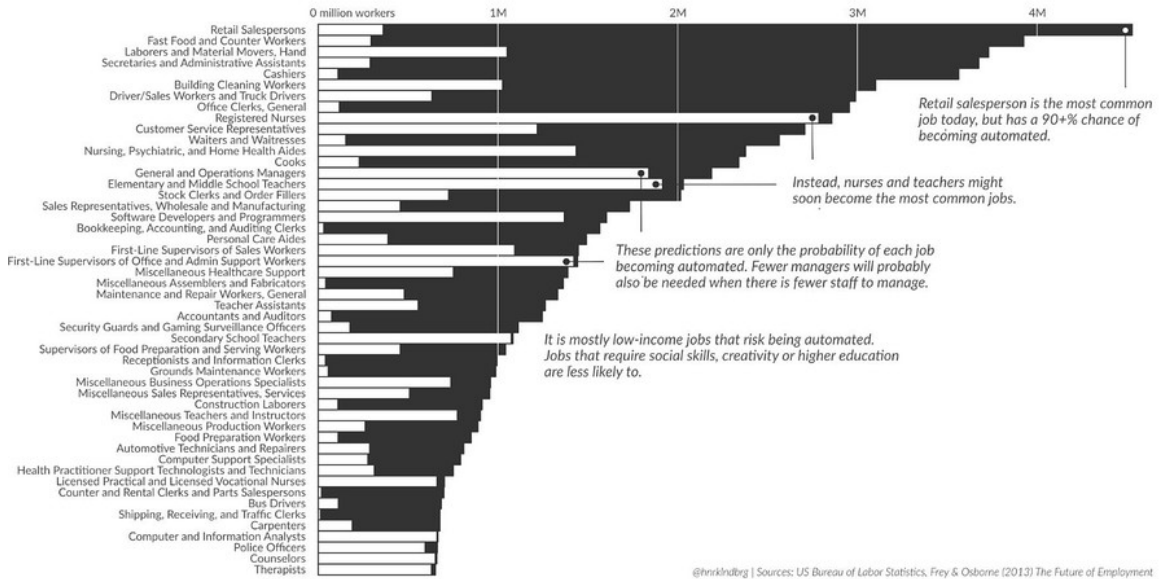

2.1 Stem-and-Leaf Graphs (Stemplots), Line Graphs, and Bar Graphs

Stem-and-Leaf Graphs

For moderately small data sets (15 – 150) , a stem-and-leaf graph can be a useful organization of the data in a way that displays the shape of the data yet preserves the data elements. This graph is created by listing the final significant digit in a row to the right of the respective stem, which is the rest of the number with the final digit truncated. The stems are listed in order, vertically in a table, and the leaves of each stem are listed in order, to the right of each stem. A side-by-side stem-and-leaf graph allows the comparison of two related data sets. Notice in the stem and leaf graph to the right, every data value in the study can be retrieved for both before the stress test and after.

Pulse Rates of 19 Patients Before and After a Stress Test

pulse rate	
before	after
9 8 8 8	6
8 6 6 4 1 1 0	7
8 8 6 2	8 6 7 8 8
6 0	9 0 2 2 4 5 8 9 9
4	10 0 4 4
0	11 8
	12 4 4
	13
	14 6

Line Graph

Data trends can be readily seen in a line graph when two sets of data are being compared. The horizontal axis in a line graph is labeled with data categories or classes while the vertical axis represents the frequency of each. A point is plotted according to associated data values and frequencies, and lines are drawn connecting the points from left to right.

Results of Fertility Trials of 512 Women Residing in the U. S.

Bar Graph (Pareto Chart)

A pareto chart is a bar graph that provides an ordering of the most important data to the least. The following pareto chart has some interesting data from 2013.