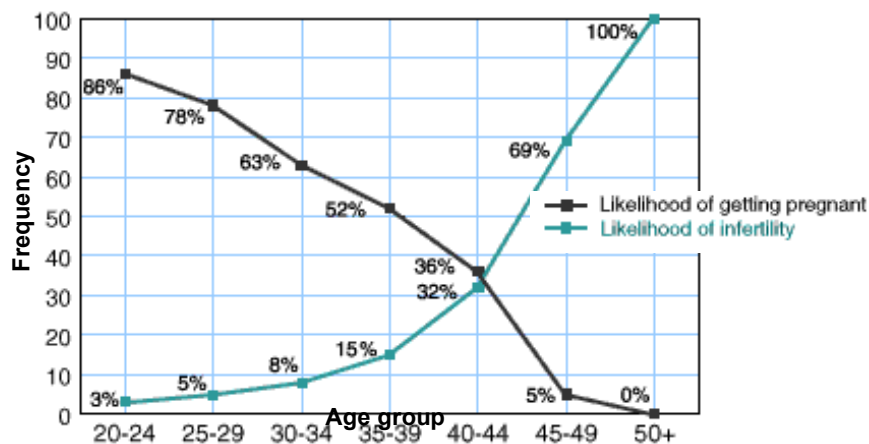

2.1 Stem-and-Leaf Graphs (Stemplots), Line Graphs, and Bar Graphs

Stem-and-Leaf Graphs

For moderately small data sets (15 – 150) , a stem-and-leaf graph can be a useful organization of the data in a way that displays the shape of the data yet preserves the data elements. This graph is created by listing the final significant digit in a row to the right of the respective stem, which is the rest of the number with the final digit truncated. The stems are listed in order, vertically in a table, and the leaves of each stem are listed in order, to the right of each stem. A side-by-side stem-and-leaf graph allows the comparison of two related data sets. Notice in the stem and leaf graph to the right, every data value in the study can be retrieved for both before the stress test and after.

Pulse Rates of 19 Patients Before and After a Stress Test

pulse rate	
before	after
9 8 8 8	6
8 6 6 4 1 1 0	7
8 8 6 2	8 6 7 8 8
6 0	9 0 2 2 4 5 8 9 9
4	10 0 4 4
0	11 8
	12 4 4
	13
	14 6

Line Graph

Data trends can be readily seen in a line graph when two sets of data are being compared. The horizontal axis in a line graph is labeled with data categories or classes while the vertical axis represents the frequency of each. A point is plotted according to associated data values and frequencies, and lines are drawn connecting the points from left to right.

Results of Fertility Trials of 512 Women Residing in the U. S.

Bar Graph (Pareto Chart)

A pareto chart is a bar graph that provides an ordering of the most important data to the least. The following pareto chart has some interesting data from 2013.